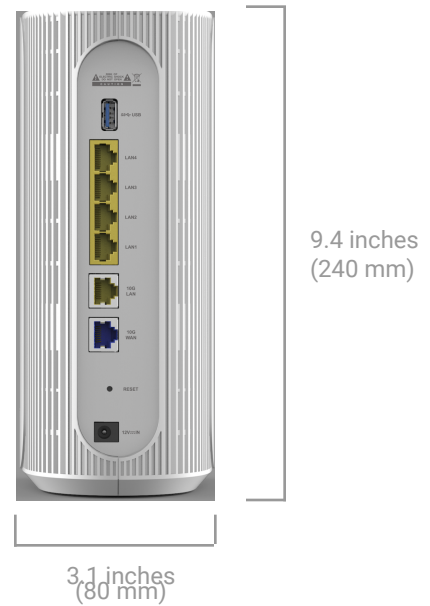

# EVO8000AP | Datasheet

**EVO8000AP** Wi-Fi 7 AP dual-operational AP router and mesh beacon enables service providers to safely provide high-quality Wi-Fi to all locations in the subscriber's home, functioning as the main wireless AP in the home or as a mesh beacon to extend Wi-Fi coverage. By using 802.11be technology, customers enjoy faster and more stable services than before, ensuring flexibility in location and ease of installation.

## Hardware

**CPU:** Quad-core @ 2.0 GHz

**Memory:** 2GB DDR4

**Flash:** 512MB NAND

## Physical Specifications

**Size:** 9.4 x 7.4 x 3.1 inches (240 x 190 X 80 mm)

**Weight:** 2.5 pounds (1.13 kg)

**Operating Temperature:** 0°C~40°C (32°F~104°F)

**Buttons:** Power, Reset, WPS

**Power Supply:** External, 12V/4A