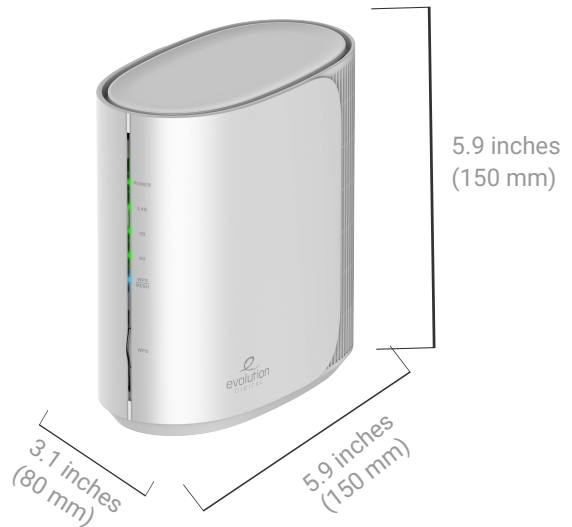

# EVO7000AP | Datasheet

evolutiondigital.com

**EVO7000AP** Wi-Fi 7 AP dual-operational AP router and mesh beacon enables service providers to safely provide high-quality Wi-Fi to all locations in the subscriber's home, functioning as the main wireless AP in the home or as a mesh beacon to extend Wi-Fi coverage. By using 802.11be technology, customers enjoy faster and more stable services than before, ensuring flexibility in location and ease of installation.

## Hardware

**CPU:** Quad-core @ 2.0 GHz ARMv8

**Memory:** 2GB DDR4

**Flash:** 512MB NAND

## Physical Specifications

**Size:** 3.1 x 5.9 x 5.9 inches (80 x 150 x 150 mm)

**Weight:** 2.5 pounds (1.13 kg)

**Operating Temperature:** 0°C~40°C (32°F~104°F)

**Buttons:** Reset, WPS

**Power Supply:** External, 12V/2.5A