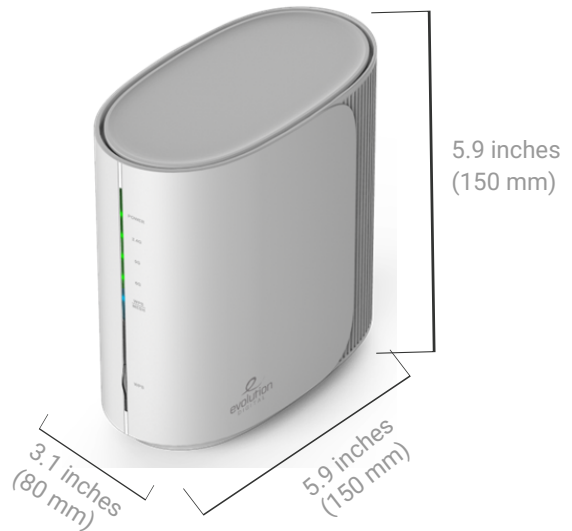

# EVO7000AP | Datasheet

**EVO7000AP** Wi-Fi 7 AP dual-operational AP router and mesh beacon enables service providers to safely provide high-quality Wi-Fi to all locations in the subscriber's home, functioning as the main wireless AP in the home or as a mesh beacon to extend Wi-Fi coverage. By using 802.11be technology, customers enjoy faster and more stable services than before, ensuring flexibility in location and ease of installation.

## Hardware

**CPU:** Quad-core @ 2.0 GHz ARMv8

**Memory:** 2GB DDR4

**Flash:** 512MB NAND

## Physical Specifications

**Size:** 3.1 x 5.9 x 5.9 inches (80 x 150 x 150 mm)

**Weight:** 2.5 pounds (1.13 kg)

**Operating Temperature:** 0°C~40°C (32°F~104°F)

**Buttons:** Reset, WPS

**Power Supply:** External, 12V/2.5A