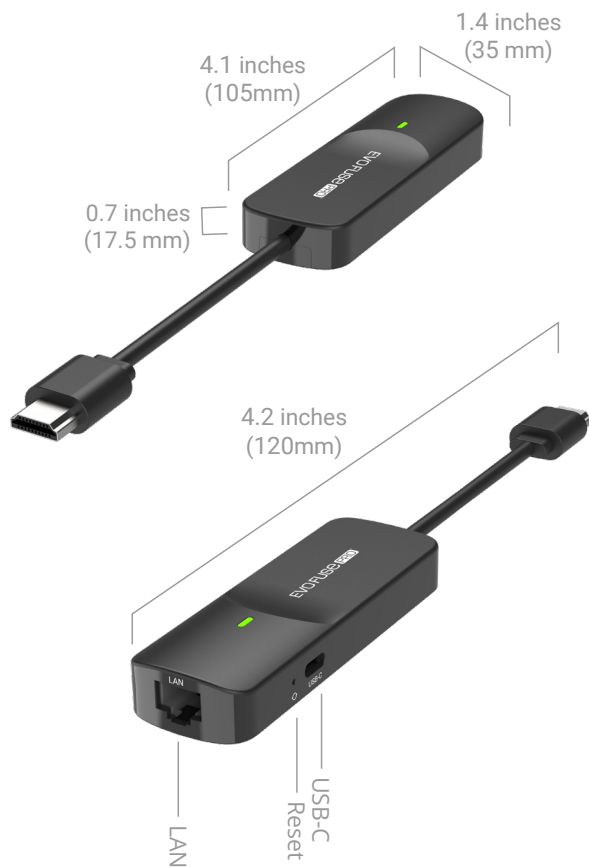

EVO FUSE PRO

The Pinnacle of 4K Streaming

EVO FUSE PRO offers an immersive 4K UHD experience that vastly outpaces standard HD, this proven streaming solution simplifies video distribution while maximizing efficiency with its advanced HEVC/H.265 technology.

Hardware

Chipset: AMLogic S905X4

GPU: ARM Mali-G31 MP2

UI (Integration): Android TV Operator Tier APK can be supported

DMIPS: 21800

DRAM: 2GB DDR4

FLASH Memory: 32GB eMMC

LAN: RJ45 100 Mbps Fast Ethernet

Accessories

Remote: 1x EVO FUSE PRO RCU (image is a prototype, buttons are subject to change)

DC Adapter: 1x 1 Amp/ 5V Adapter

Physical Specifications

Size: 4.72 x 1.4 x 0.7 inches (120 x 35 x 17.5 mm)

Licenses