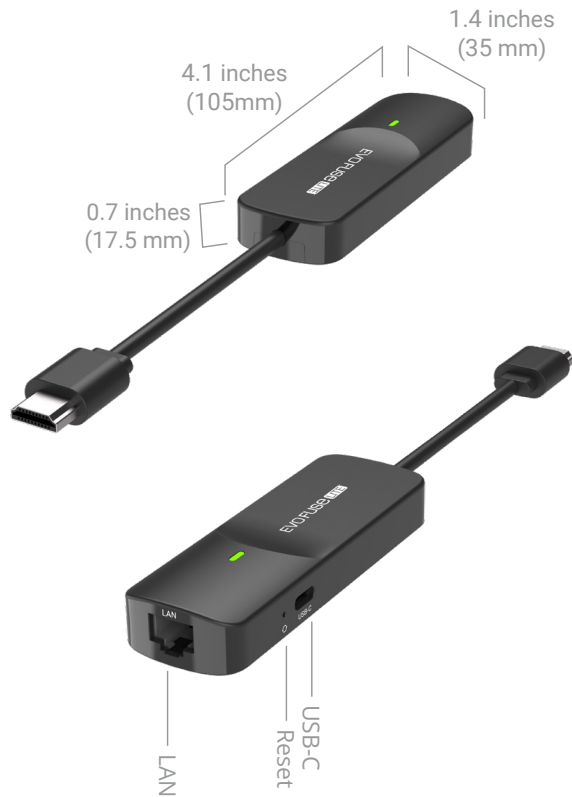

EVO FUSE LITE Dongle Y5

Simplified 4K Streaming

Upgrade your home entertainment with the EVO FUSE LITE Dongle with enhanced Android TV™ capabilities and power-efficient design. Experience seamless streaming on a graphic-rich platform that simplifies whole-home video distribution with robust dual-band Wi-Fi 6. The EVO FUSE LITE Dongle combines bandwidth efficiency and a sleek design for an unmatched viewing experience.

Hardware

Chipset: S905Y5-B Quad-Core Cortex-A55

GPU: ARM G31 MP2

RAM: 2GB LPDDR4

FLASH Memory: 32GB eMMC

Network Features

Wi-Fi: 802.11 b/g/n/ac/ax dual-band 2.4/5G (RealTek)

Bluetooth BLE 5.2

Video Format: HDR10/10+

Video Output: HDMI 2.1b, HDCP 2.3

Aspect Ratio: Auto, Full screen

Video Resolution: 480i/p, 576i/p, 720p, 1080i/p and 4Kx2K

Audio

Audio Decoding: Dolby Audio: Dolby Digital, Dolby Digital Plus, Dolby Vision (Pass through), AC-4, Dolby Atmos (pass through), AAC, FLAC, OGG Vorbis, MP3, WMA

Audio Mode: Mono/Stereo/Left/Right

Accessories

User Manual: English

DC Adapter: 1x 5.0V/1.0A DC Adaptor

HDMI: HDMI Extension 12 cm

Remote: Support for TiVo Remote

Physical Specifications

Power Indicating LED: Green (On); No light (Off)