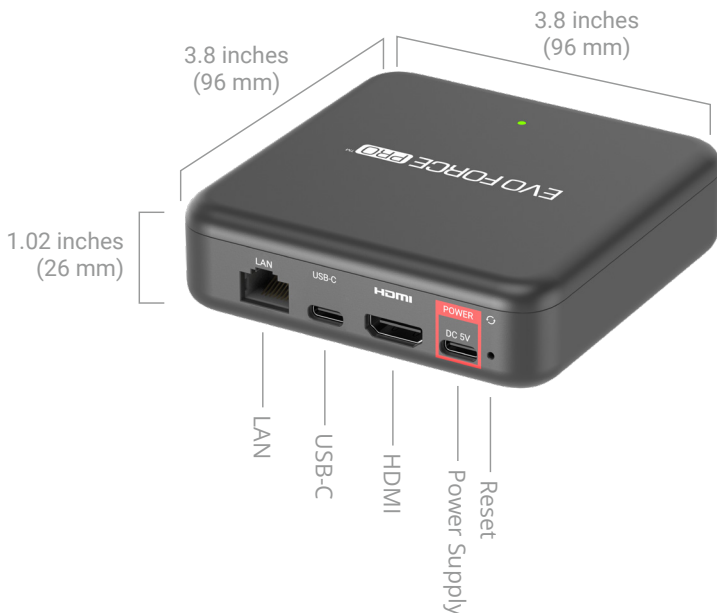

EVO FORCE PRO X5M

WiFi 6

Powered by
androidtv

Apps on
Google Play

The Pinnacle of 4K Streaming

EVO FORCE PRO X5M offers an immersive 4K UHD experience that vastly outpaces standard HD, this proven streaming solution simplifies video distribution while maximizing efficiency.

Hardware

Chipset: S905X5M-K Quad-Core Cortex-A55

Process: 6nm

GPU: ARM G310 V2 850Mhz HDR UI

DMIPS: 30K

DRM: Widevine L1, PlayReady

FLASH Memory: 263 RAM/32GB ROM

LAN: 10/100

USB: USB-C

Network Features

WLAN: 802.11 ax/ac/n/b/g 2.4 GHz (2x2)
802.11 ax/ac/n/a 5 GHz (2x2)

Bluetooth: Bluetooth 5.2

Video

Video Codecs: Up to 4K at 60 FPS: VP8, VP9, H.265 HEVC, AVI, AVS2, DV

Upto 4K x 2K 60FPS H.265

Audio Codecs: DTS-HD, Dolby Atmos (pass-through), AAC, FLAC, OGG Vorbis, MP3, WMA

Accessories

Remote: BT 24 Button Remote

DC Adapter: 2 AMP/5V USB-C

Physical Specifications

Size: 3.8 x 3.8 x 1.02 inches (96 x 96 x 26 mm)