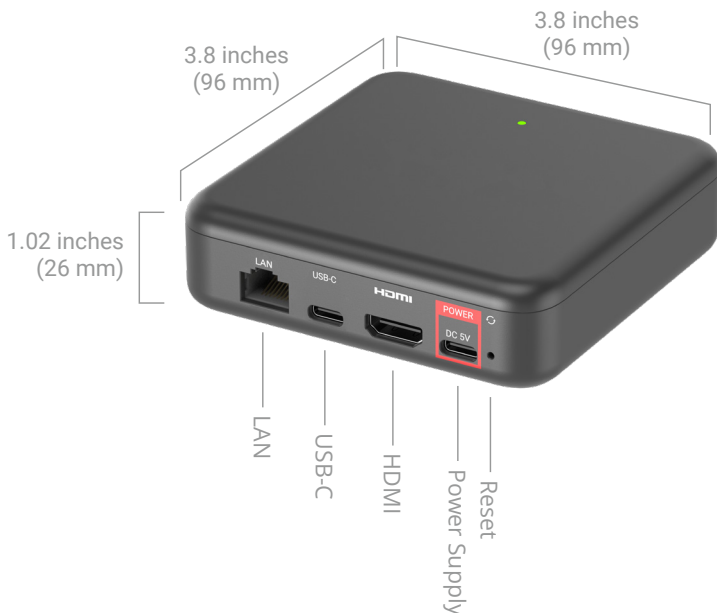

EVO FORCE LITE Y5

WiFi 6

Powered by
androidtv

Apps on
Google Play

Simplified 4K Streaming

Upgrade your home entertainment with the EVO FORCE LITE STB with enhanced Android TV™ capabilities and power-efficient design. Experience seamless streaming on a graphic-rich platform that simplifies whole-home video distribution with robust dual-band Wi-Fi 6. The EVO FORCE LITE STB combines bandwidth efficiency and a sleek design for an unmatched viewing experience.

Hardware

Chipset: S905Y5-B Quad-Core Cortex-A55

GPU: ARM G31 MP2

RAM: 2GB LPDDR4

FLASH Memory: 32GB eMMC

Network Features

Wi-Fi: 802.11 b/g/n/ac/ax dual-band 2.4/5G (RealTek)

Bluetooth BLE 5.2

Video Format: HDR10/10+

Video Output: HDMI 2.1b, HDCP 2.3

Aspect Ratio: Auto, Full screen

Video Resolution: 480i/p, 576i/p, 720p, 1080i/p and 4Kx2K

Audio

Audio Decoding: Dolby Audio: Dolby Digital, Dolby Digital Plus, Dolby Vision (Pass through), AC-4, Dolby Atmos (pass through), AAC, FLAC, OGG Vorbis, MP3, WMA

Audio Mode: Mono/Stereo/Left/Right

Accessories

User Manual: English

DC Adapter: 1x 5.0V/1.0A DC Adaptor

HDMI: HDMI Extension 12 cm

Remote: Support for TiVo Remote

Physical Specifications

Power Indicating LED: Green (On); No light (Off)