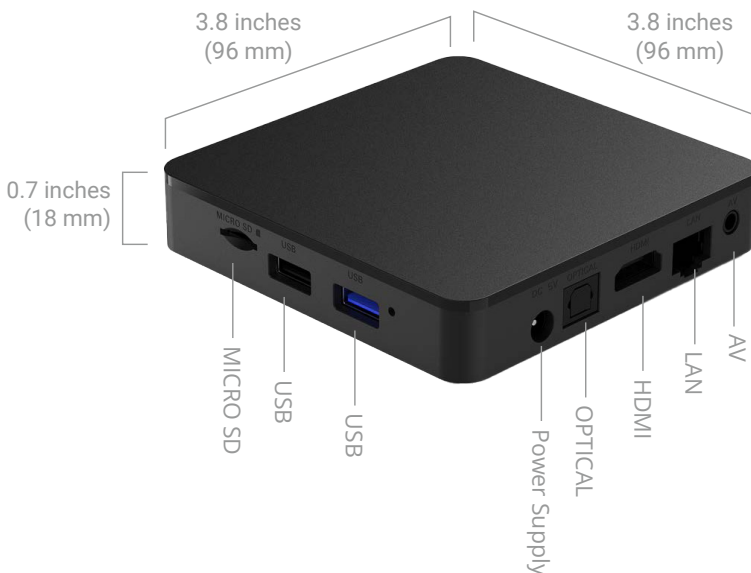

EVO FORCE 1

TMIS

WiFi 6

Powered by
androidtv

Apps on
Google Play

The Pinnacle of 4K Streaming

EVO FORCE 1 offers an immersive 4K UHD experience that vastly outpaces standard HD, this proven streaming solution simplifies video distribution while maximizing efficiency with its advanced HEVC/H.265 technology.

Hardware

Chipset: AMLogic S905X4

GPU: ARM Mali-G31 MP2

UI (Integration): Android TV Operator Tier APK can be supported

DMIPS: 21800

DRAM: 2GB DDR4

FLASH Memory: 16GB eMMC

LAN: RJ45 100 Mbps Fast Ethernet