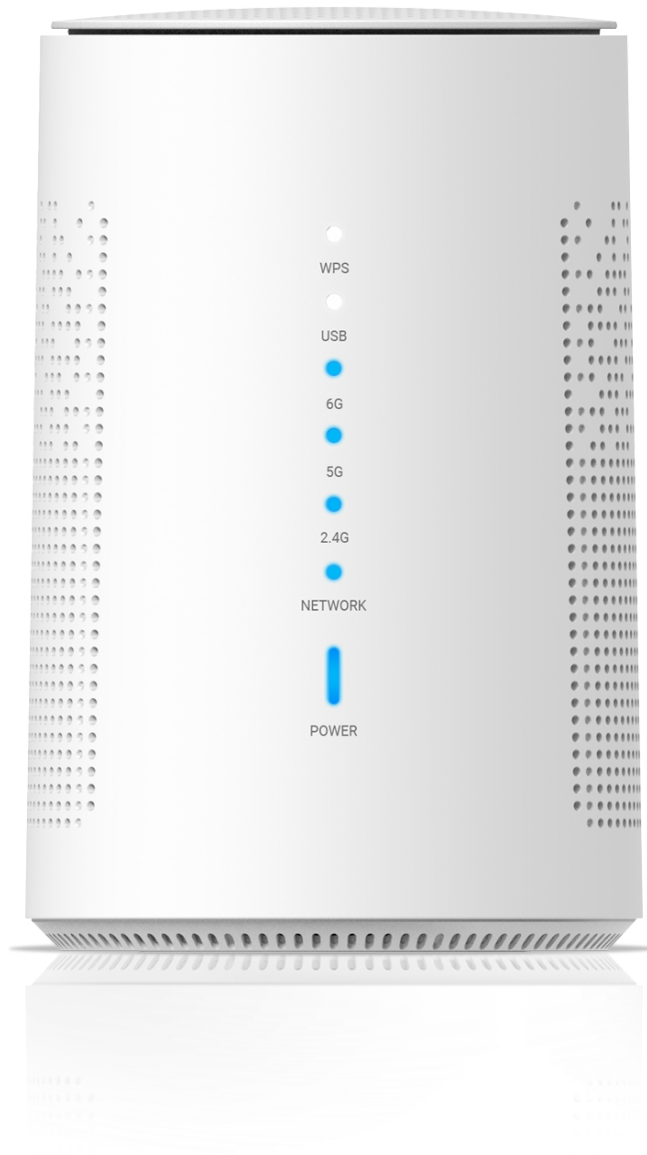

EVO7000AP | Datasheet

EVO7000AP Wi-Fi 7 AP dual-operational AP router and mesh beacon enables service providers to safely provide high-quality Wi-Fi to all locations in the subscriber's home, functioning as the main wireless AP in the home or as a mesh beacon to extend Wi-Fi coverage. By using 802.11be technology, customers enjoy faster and more stable services than before, ensuring flexibility in location and ease of installation. OpenSync certification scheduled to complete end of year 2024.

Hardware

CPU: Quad-core @ 1.5 GHz

Memory: 2GB DDR4

Flash: 512MB NAND

Wi-Fi

Standard: Wi-Fi 7 (802.11a/b/g/n/ac/ax/be)

Band Configuration: Tri-band 4x4

Channel Width: 20, 40, 80, 160, 320 MHz