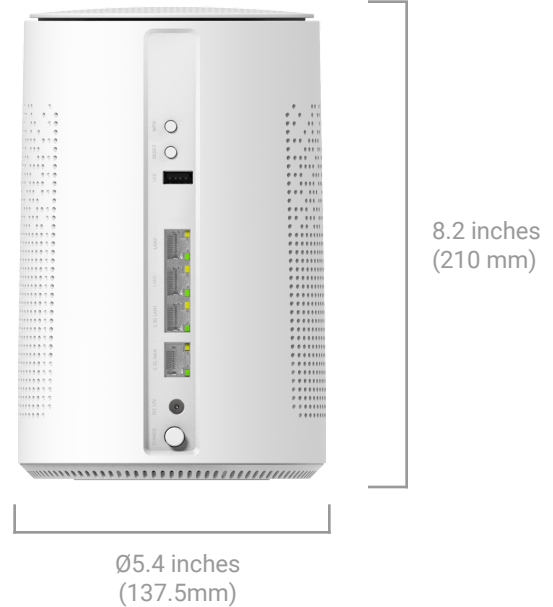

EVO7000AP | Datasheet

EVO7000AP Wi-Fi 7 AP dual-operational AP router and mesh beacon enables service providers to safely provide high-quality Wi-Fi to all locations in the subscriber's home, functioning as the main wireless AP in the home or as a mesh beacon to extend Wi-Fi coverage. By using 802.11be technology, customers enjoy faster and more stable services than before, ensuring flexibility in location and ease of installation. OpenSync certification scheduled to complete end of year 2024.

Hardware

CPU: Quad-core @ 1.5 GHz

Memory: 2GB DDR4

Flash: 512MB NAND

Wi-Fi

Standard: Wi-Fi 7 (802.11a/b/g/n/ac/ax/be)

Band Configuration: Tri-band 4x4

Channel Width: 20, 40, 80, 160, 320 MHz

Mode: Router or Bridge Mode

Interfaces

WAN: 2.5GbE (x1)

LAN: 2.5GbE (x1) / 1GbE (x2)

USB: USB 3.0 (x1)

BLE: Bluetooth 5.0

Physical Specifications

Size: Ø5.4 x 8.2 inches (Ø137.5 x 210 mm)

Weight: 2.5 pounds (1.13 kg)

Buttons: Power, Reset, WPS

Power Supply: External, 12V/4A