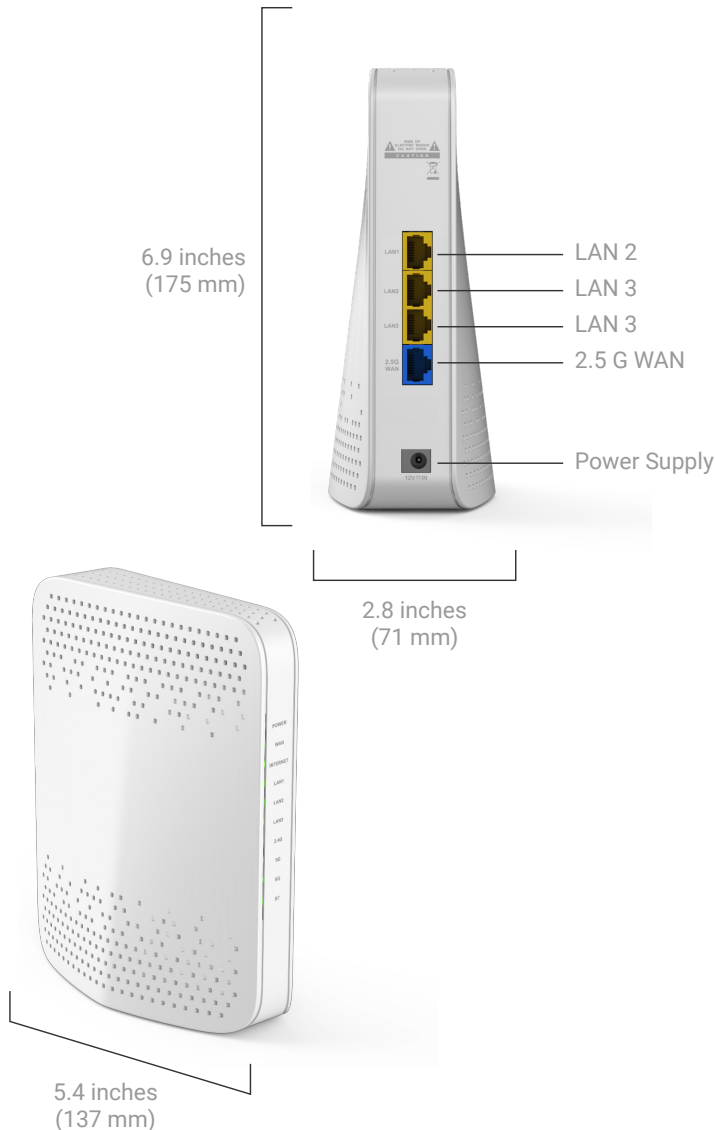

# EVO1840AP

WI-FI 6E AP ROUTER/MESH BEACON

## Unleash Superior Wi-Fi

EVO1840AP, a cutting-edge Wi-Fi 6E AP router and mesh beacon, empowers service providers with a secure, versatile solution for unparalleled Wi-Fi performance. Whether as a primary AP or mesh extension, its OpenSync v3.2 certified technology ensures seamless coverage and enhanced subscriber satisfaction through Plume's innovative software suite.

## Hardware

**CPU:** Quad-core @ 1.6 GHz

**Memory:** 1024MB DDR3

**Flash:** 512MB NAND

## Physical Specifications

**Size:** 6.9 x 5.4 x 2.8 inches (175 x 137 X 71 mm)

**Weight:** 2.5 pounds (1.13 kg)

**Power Supply:** External, 12V/2A