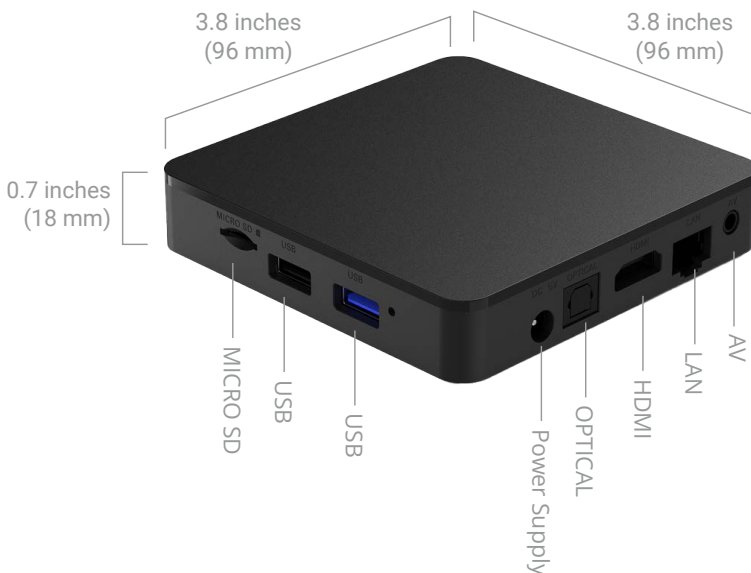

## The Pinnacle of 4K Streaming

EVO FORCE 1 offers an immersive 4K UHD experience that vastly outpaces standard HD, this proven streaming solution simplifies video distribution while maximizing efficiency with its advanced HEVC/H.265 technology.

## Hardware

**Chipset:** AMLogic S905X4

**GPU:** ARM Mali-G31 MP2

**UI (Integration):** Android TV Operator Tier APK can be supported

**DMIPS:** 21800

**DRAM:** 2GB DDR4

**FLASH Memory:** 16GB eMMC

**LAN:** RJ45 100 Mbps Fast Ethernet

## Physical Specifications

**Size:** 3.8 x 3.8 x 0.7 inches (96 x 96 x 18 mm)