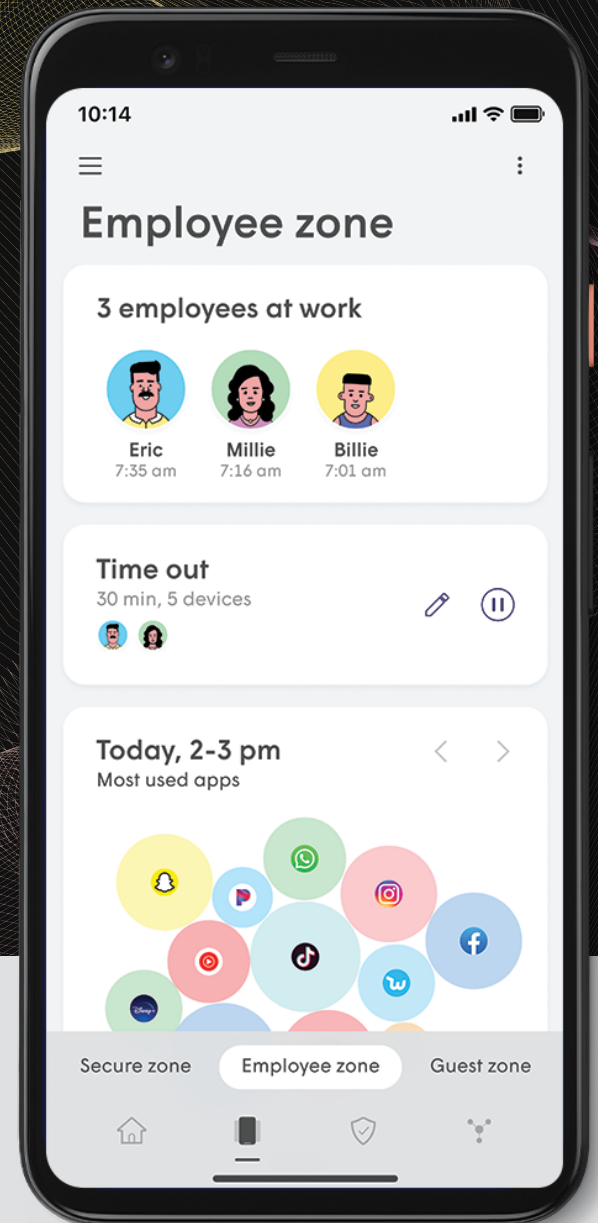

WorkPass

Deliver the perfect platform for small business growth

Today's small businesses struggle to find connectivity that's right for them

Fast, reliable connectivity is essential for running a small business. But the right network can unlock even more: productivity, security, and marketing superpowers that help Small Business Owners (SBOs) thrive—creating a long-term revenue stream for you.

Discover the connectivity platform purpose-built for small businesses

WorkPass's suite of Smart Office Services balances the intelligence of enterprise-grade technology with the simplicity and ease of small business solutions, giving SBOs the connectivity, productivity, and security tools they need for growth.